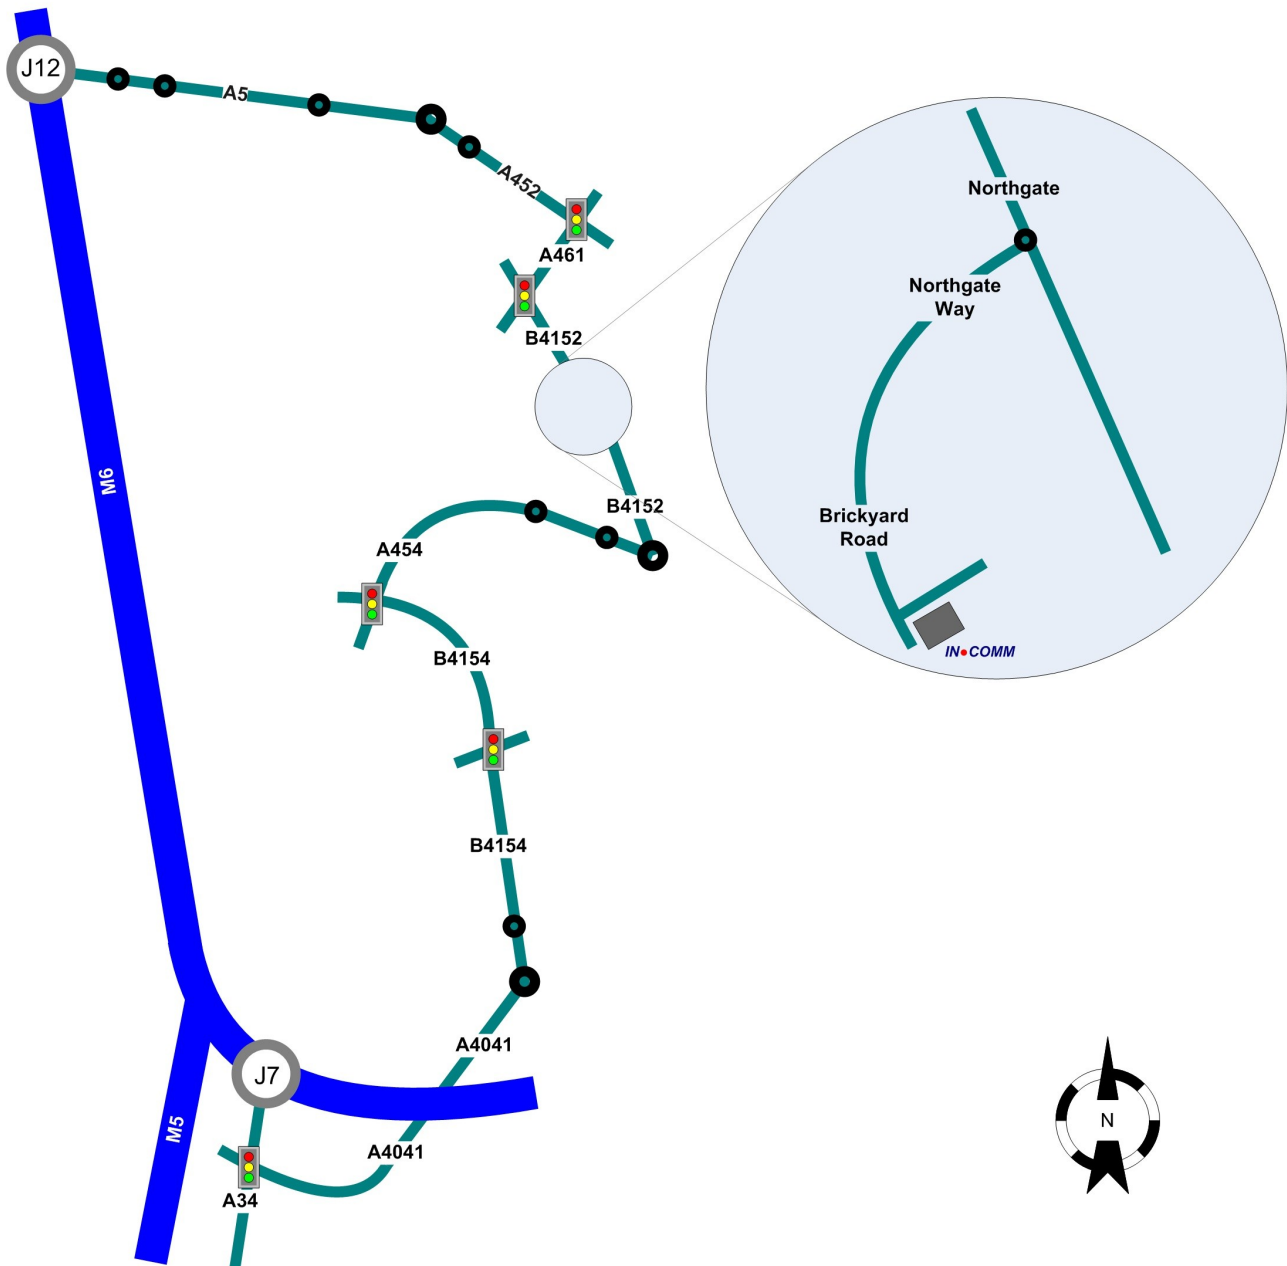

IN•COMM Location Map

In-Comm Business Services Ltd
Vigo Place
Aldridge
West Midlands
WS9 8UG
Tel. 01922 457686

From the North Take the M6 south and leave at J12, taking the A5 towards Cannock.

From the South **M5** Leave the M5, bearing left onto the M6 South. Leave at J7, taking the A34 towards Birmingham.

M6 Leave at J7, taking the A34 towards Birmingham.

Directions

From the North

- Follow the A5 from M6 J12 towards Cannock.
- At the M6 toll junction in Bridgtown, cross the double island, keeping to the A5.
- At the island, with the Rising Sun restaurant on your right, take the A452 Chester Road towards Brownhills.
- At the island with the coal miner monument, go straight on into Brownhills high street.
- At the Shire Oak traffic lights, turn right onto the A461 Lichfield Road towards Aldridge and Walsall.
- At the next traffic lights, turn left onto Salters Road towards Aldridge.
- At the mini-roundabout next to Swift Business Equipment, turn right.
- Follow the road for 0.5 miles, In-Comm is located on your left, in Vigo Place.

From the South

- From M6 J7, follow the A34 towards Birmingham.
- At the Scott Arms traffic lights turn left onto the A4041 Queslett Road.
- Follow the road for 1.2 miles, at the Asda island turn left onto the B4154 Beacon Road.
- Continue up the hill, crossing the mini roundabout.
- At the traffic lights, go straight on.
- Keep left at the end of the road.
- At the Whitehouse Pub traffic lights, turn right onto the A454 Walsall Road.
- Go straight over the mini roundabout next to Morrisons Supermarket.
- Turn right at the island.
- Turn left at the Elms Pub island, onto the B4152 Northgate.
- Cross the first mini-roundabout.
- At the mini-roundabout next to Swift Business Equipment, turn left.
- Follow the road for 0.5 miles, In-Comm is located on your left, in Vigo Place.